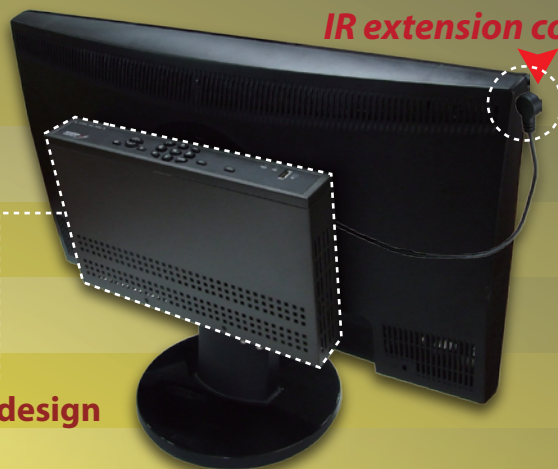

VESA MOUNT
Space-saving wall mount design

www.ultracker.com

E-mail: sales@ultracker.com TEL:+886-3-3589997 FAX:+886-3-2-2628500 Addr: 14F-1, No.888, Jingguo Rd, Taoyuan City, Taiwan, R.O.C.

Function	4CH		8CH		16CH	
No. of cameras	4		8		16	
User interface	Animated GUI		Animated GUI		Animated GUI	
Simultaneous pentaplex operation	Live / Record / Playback / Backup/ Network		Live / Record / Playback / Backup/ Network		Live / Record / Playback / Backup/ Network	
Display resolution	1280x1024, 1024x768, 800x600		1280x1024, 1024x768, 800x600		1280x1024, 1024x768, 800x600	
Display mode	1/4		1/4/9		1/4/9/16	
Picture per second	NTSC	60/240 fps	60/240/240 fps		60/240/270/480 fps	
	PAL	50/200 fps	50/200/200 fps		50/200/225/400 fps	
Color	16M colors (Y:8, U:8, V:8) 4:2:2		16M colors (Y:8, U:8, V:8) 4:2:2		16M colors (Y:8, U:8, V:8) 4:2:2	
Playback mark	Yes		Yes		Yes	
Watch dog	Yes		Yes		Yes	
Wall mount	Yes (75/100/200 mm)		Yes (75/100/200 mm)		Yes (75/100/200 mm)	
3D Deinterlace	NO		Yes		Yes	
3D Noise Reduction	NO		Yes		Yes	
Bicubic Smoother	NO		Yes		Yes	
Resolution	NTSC	640x480, 640x240	640x480, 640x240, 320x240		640x480, 640x240, 320x240	
	PAL	640x512, 640x256	640x512, 640x256, 320x256		640x512, 640x256, 320x256	
Frame rate	NTSC	120	240		480	
	PAL	100	200		400	
Recording quality	5 levels		5 levels		5 levels	
Compression algorithm	H.264 enhanced		H.264 enhanced		H.264 enhanced	
Average compression rate	300:1		300:1		300:1	
Programmable Schedule	Yes		Yes		Yes	
Motion recording	Yes		Yes		Yes	
Pre-recording	3 sec. ~ 10 sec.		3 sec. ~ 10 sec.		3 sec. ~ 10 sec.	
Post-recording	1 sec ~ 255 sec (programmable)		1 sec ~ 255 sec (programmable)		1 sec ~ 255 sec (programmable)	
Search mode	By file / event / time / frame / date		By file / event / time / frame / date		By file / event / time / frame / date	
	Date, hour, min, sec, frame, pause		Date, hour, min, sec, frame, pause		Date, hour, min, sec, frame, pause	
Search speed	Date, hour, min, sec, frame, pause		Date, hour, min, sec, frame, pause		Date, hour, min, sec, frame, pause	
Playback speed	Pause, x1, x5, x15, x60		Pause, x1, x5, x15, x60		Pause, x1, x5, x15, x60	
Video in BNC	4		8		16	
	DVI x 1		DVI x 1		DVI x 1	
DVI-VGA converter	Yes		Yes		Yes	
Audio in	RCA x 2		RCA x 2		RCA x 2	
Audio out	RCA (L,R)		RCA (L,R)		RCA (L,R)	
Ethernet 10/100M	RJ45 x 1		RJ45 x 1		RJ45 x 1	
DC jack	1 (12V)		1 (12V)		1 (12V)	
Terminal	11port [Alarm-in x4, Alarm-out x1(relay), RS485x1(speed-dome)]		11port [Alarm-in x4, Alarm-out x1(relay), RS485x1(speed-dome)]		11port [Alarm-in x4, Alarm-out x1(relay), RS485x1(speed-dome)]	
USB	x 2 (mouse x 1/ USB flash drive x 1)		x 2 (mouse x 1/ USB flash drive x 1)		x 2 (mouse x 1/ USB flash drive x 1)	
IR receiver	Yes		Yes		Yes	
IR extension jack	Yes		Yes		Yes	
Motion detection	48 motion zones		48 motion zones		48 motion zones	
	100 levels		100 levels		100 levels	
Motion detection sensitivity	100 levels		100 levels		100 levels	
No. of alarm outputs	1		1		1	
No. of alarm inputs	4		4		4	
Alarm type	Relay, NO (Normal Open), NC (Normal Close)		Relay, NO (Normal Open), NC (Normal Close)		Relay, NO (Normal Open), NC (Normal Close)	
Event list capacity	4096 events per disk		8192 events per disk		8192 events per disk	
Event source	Alarm, motion, video loss, power on/off, discontinued record, mark, USB		Alarm, motion, video loss, power on/off, discontinued record, mark, USB		Alarm, motion, video loss, power on/off, discontinued record, mark, USB	
10/100M LAN	Yes		Yes		Yes	
	IE / Firefox, suggested resolution: 1024x768		IE / Firefox, suggested resolution: 1024x768		IE / Firefox, suggested resolution: 1024x768	
PPPoE	Yes		Yes		Yes	
DDNS	Yes		Yes		Yes	
DHCP	Yes		Yes		Yes	
SATA HDD bay	1		1		1	
	SATA 3.5" 120GB ~ 2000GB		SATA 3.5" 120GB ~ 2000GB		SATA 3.5" 120GB ~ 2000GB	
USB flash drive	Yes		Yes		Yes	
Snap shot	No		Yes		Yes	
Remote backup	Yes		Yes		Yes	
Voltage	DC 12 Voltage		DC 12 Voltage		DC 12 Voltage	
	100~240V		100~240V		100~240V	
Power MAX	30W		30W		30W	
Operating temperature	5 ~ 40 °C		5 ~ 40 °C		5 ~ 40 °C	
Operating relative humidity	10 ~ 75 %		10 ~ 75 %		10 ~ 75 %	
Net weight	1.15 ± 0.1 kg		1.45 ± 0.1 kg		1.45 ± 0.1 kg	
Shipping weight	1.9 ± 0.1 kg		2.3 ± 0.1 kg		2.3 ± 0.1 kg	
Dimension (mm)	290x180x41.8 (WxLxH)		290x180x41.8 (WxLxH)		290x180x41.8 (WxLxH)	